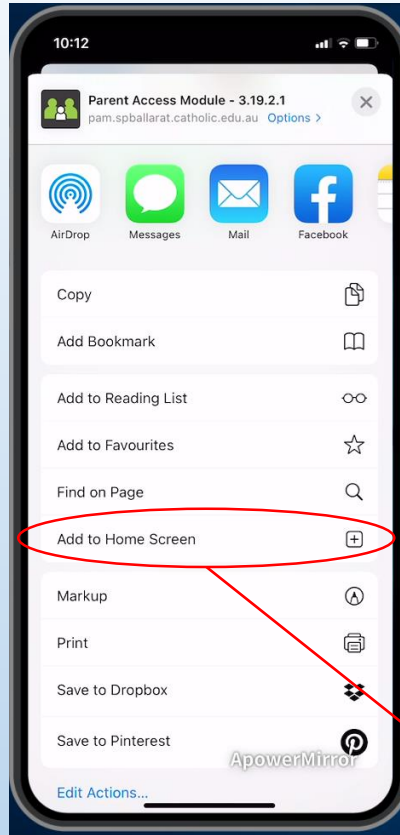

Adding PAM (Parent Access Module) onto your phone Home Screen as an icon

Step 2

Step 3

Step 4

Step 1 – open PAM, pam.spballarat.catholic.edu.au, in Safari on your phone (safari internet browser not google chrome) 
This process might be slightly different on an android device please see this link - [Adding websites to device Home Screens](#)

Step 2 – click on the Download button 

Step 3 – click on Add to Home Screen 

Step 4 – click on Add