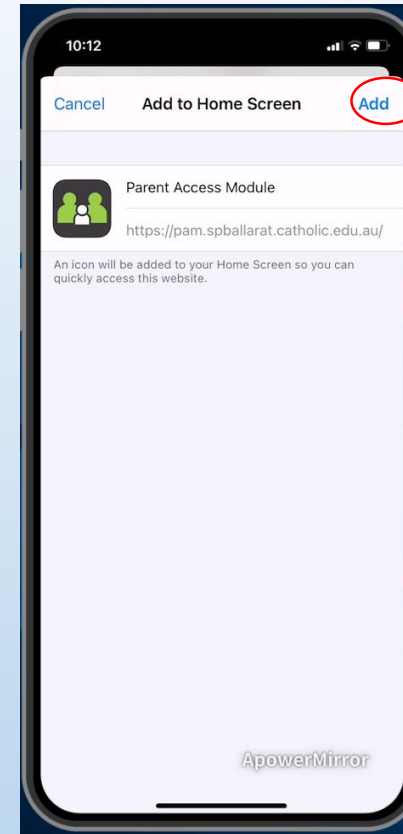

Adding PAM (Parent Access Module) onto your phone Home Screen as an icon

Step 2

Step 3

Step 4

Step 1 – open PAM, pam.spballarat.catholic.edu.au, in Safari on your phone (safari internet browser not google chrome) 
This process might be slightly different on an android device please see this link - [Adding websites to device Home Screens](#)