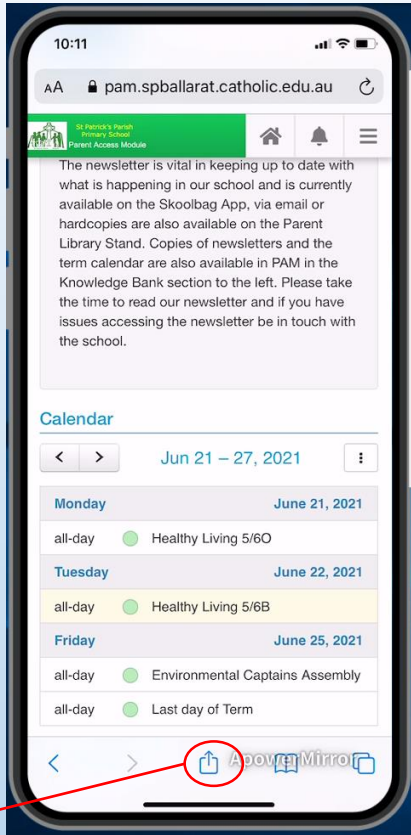

Adding PAM (Parent Access Module) onto your phone Home Screen as an icon

Step 2

Step 3

Step 4

Step 1 – open PAM, pam.spballarat.catholic.edu.au, in Safari on your phone (safari internet browser not google chrome) 
This process might be slightly different on an android device please see this link - [Adding websites to device Home Screens](#)

Step 2 – click on the Download button 

Step 3 – click on Add to Home Screen 

Step 4 – click on Add